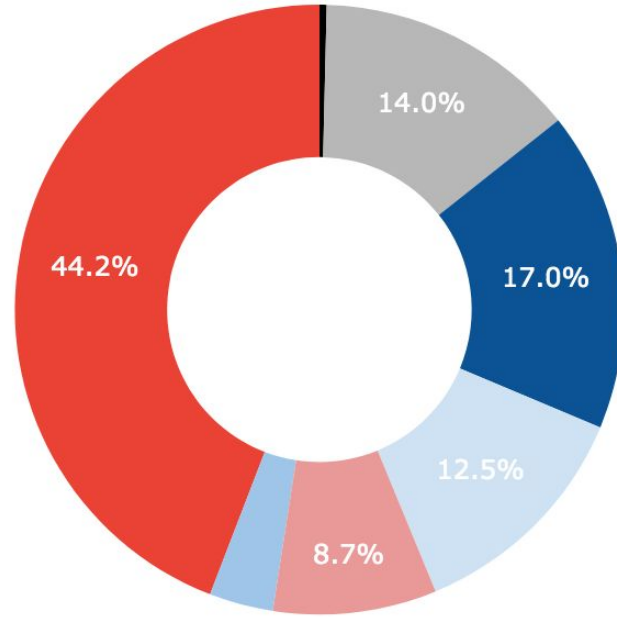

Williams College

Yale University

AVERAGE AGE >> 21

WHAT AGE ARE APPLICANTS?

GENDER SELF-IDENTIFIED

>> **200 FEMALE**

>> **49 MALE**

>> **14 GENDER
NONCONFORMING**

>> **2 PREFER NOT TO DISCLOSE**

- Male
- Female
- Genderqueer
- Female, Genderqueer
- Male, Genderqueer
- Trans, Genderqueer
- Female, Trans
- Prefer Not to Disclose

Last Year: 75% Female

20% Male

5% Gender Nonconforming

ETHNIC BACKGROUND

>> 55.8% AFRICAN AMERICAN, LATINO, ASIAN/PACIFIC ISLANDER, AMERICAN INDIAN OR OTHER

>> 43% OF "OTHER" IDENTIFIES AS MIXED

>> 22% OF "OTHER" IDENTIFIES AS MIDDLE EASTERN

Last year: 40% White