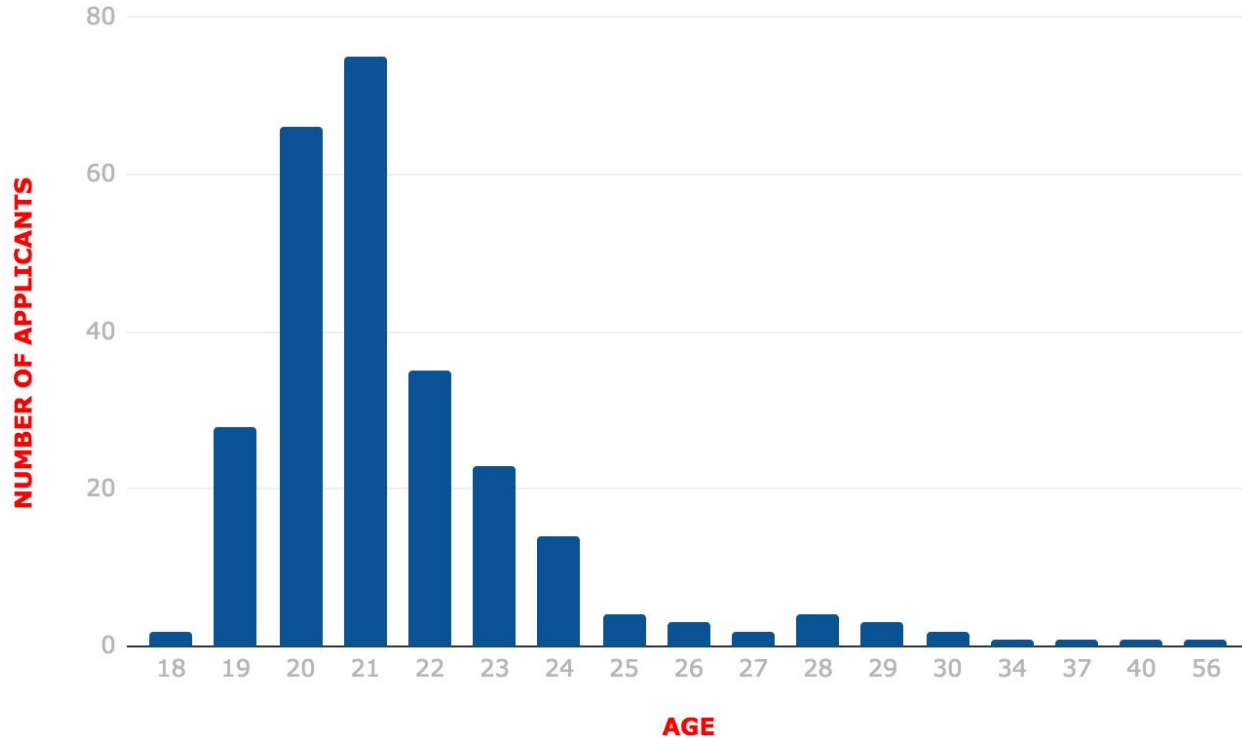

Williams College

Yale University

AVERAGE AGE >> 21

WHAT AGE ARE APPLICANTS?

GENDER SELF-IDENTIFIED

>> **200 FEMALE**

>> **49 MALE**

>> **14 GENDER
NONCONFORMING**