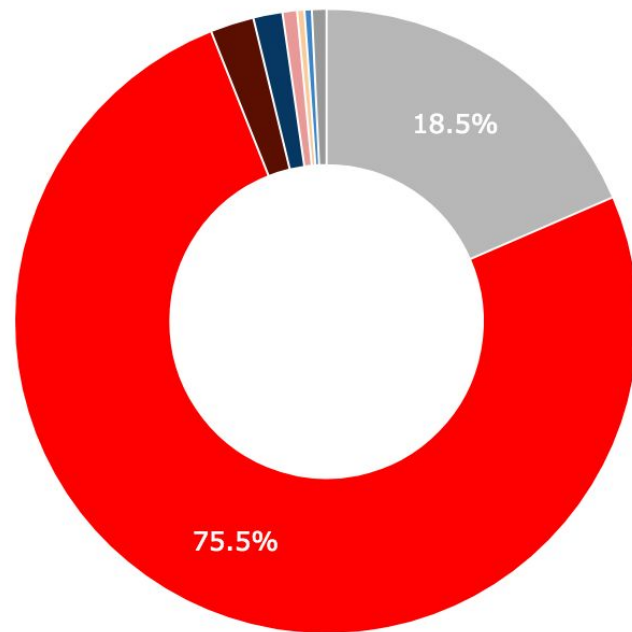

GENDER SELF-IDENTIFIED

>> **200 FEMALE**

>> **49 MALE**

>> **14 GENDER
NONCONFORMING**

>> **2 PREFER NOT TO DISCLOSE**

- Male
- Female
- Genderqueer
- Female, Genderqueer
- Male, Genderqueer
- Trans, Genderqueer
- Female, Trans
- Prefer Not to Disclose

Last Year: 75% Female

20% Male

5% Gender Nonconforming