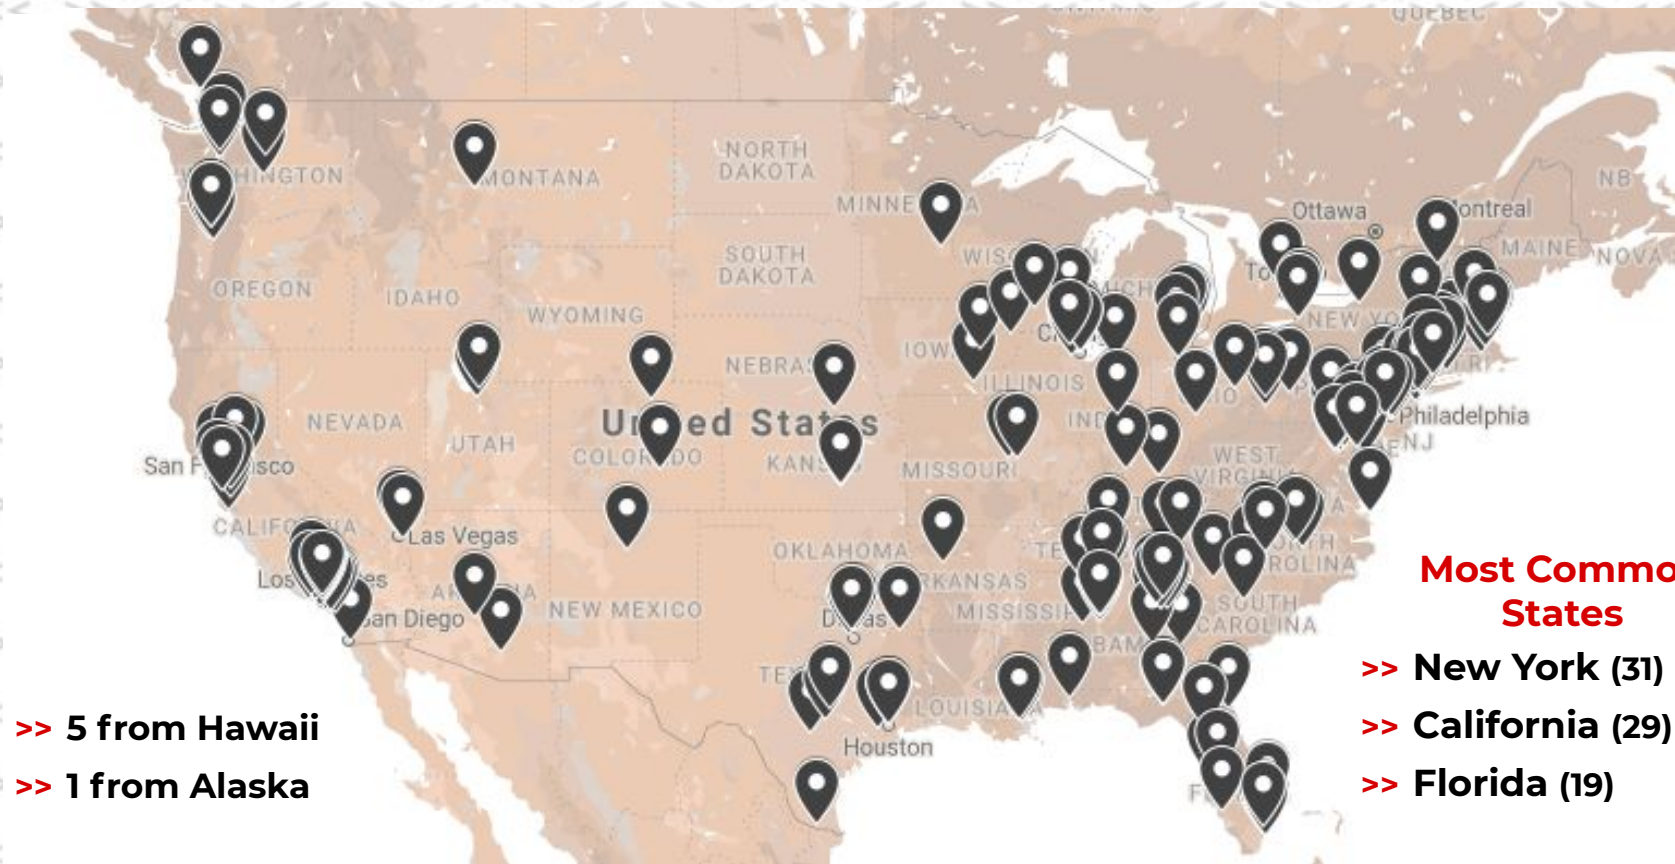

HUMANITY IN ACTION

U.S. APPLICANT DEMOGRAPHICS
2020 APPLICATION CYCLE

WHERE DO APPLICANTS COME FROM?

WHERE DO APPLICANTS COME FROM?

265 Applications from 149 Universities

Compared to 2019 with 327 applications
from 168 universities

Most Common Schools

1. NYU (11)
2. Columbia University (11)
3. Emory University (10)

Last Year Most Common Schools: NYU (17)

Florida State (12)

Columbia University (11)

THE 149 UNIVERSITIES APPLICANTS ATTEND

Agnes Scott College

Allegheny College

American University (8)

Appalachian State University

Auburn University

Babson College

Barnard College (2)

Baylor University (2)